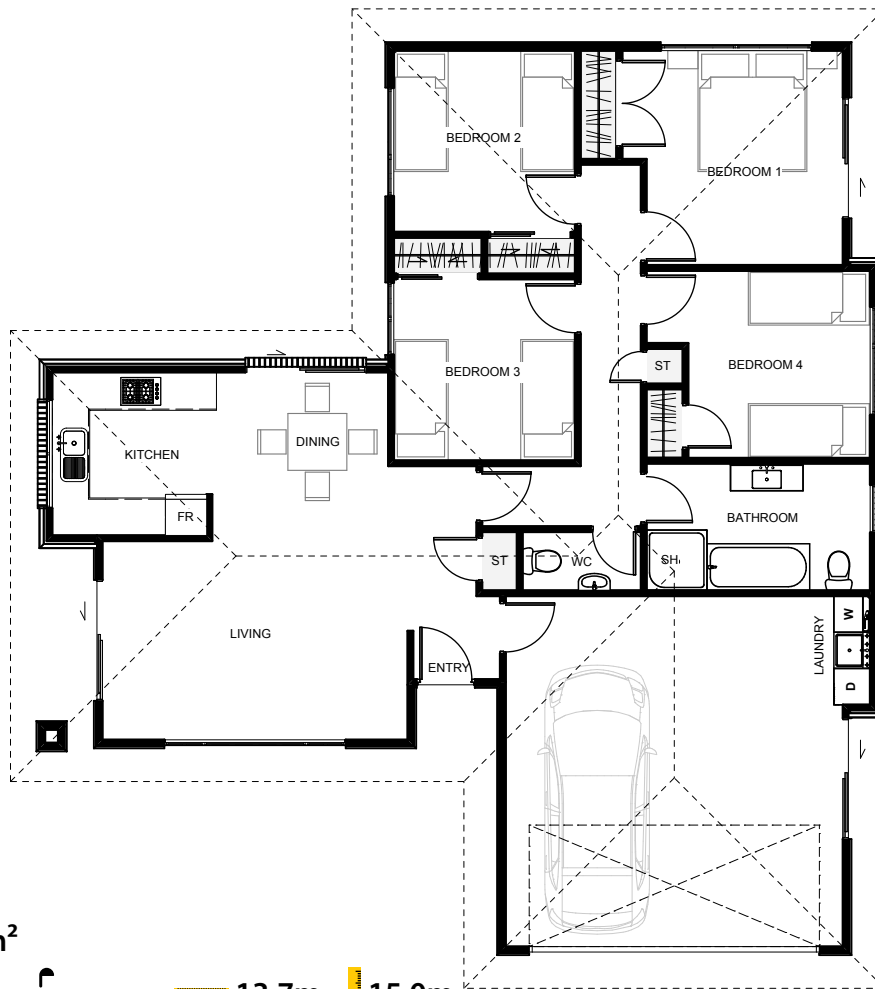

The 'Whio' comes with both a modern appeal & interesting layout while having the form & function of a traditional home. Two cladding types with this home is easily done & with the exterior wall layout, a perfect balance between the two finishes can be achieved. This home also comes with an extra toilet which is useful for guests or when the bathroom is in use.