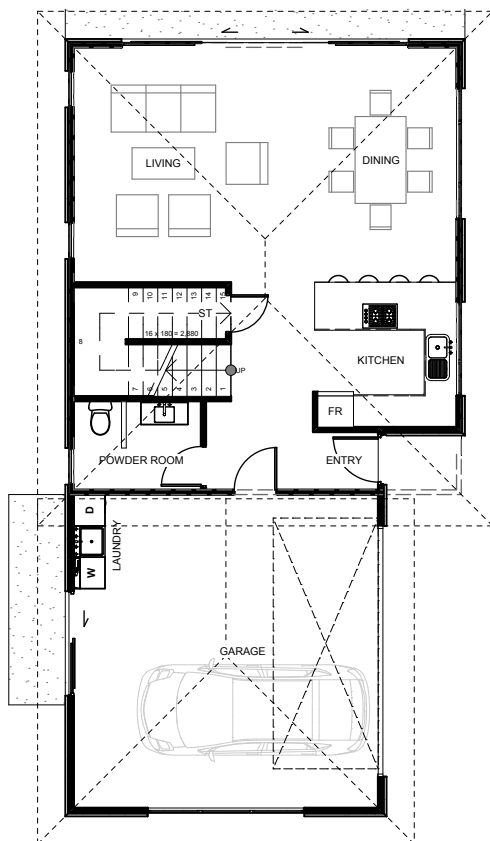

The 'Morepork', a great New Zealand two story home with large opening living doors gives this home the perfect alfresco living for those nice summer days. Inside, the dining, living & kitchen are open plan with internal garage access, laundry & a generously sized powder room for guests and those downstairs. Upstairs, 3 bedrooms with great views & large double wardrobes, a bathroom & a separate toilet make this a home fit for any New Zealand family.

Floor Area: 172m²

2
 3
 1
 7.5m
 14.7m

Contact

Telephone: (03) 789 8560

Mobile: 027 632 3808

Email: natcon@xtra.co.nz

Visit us: www.naturalconstruction.co.nz