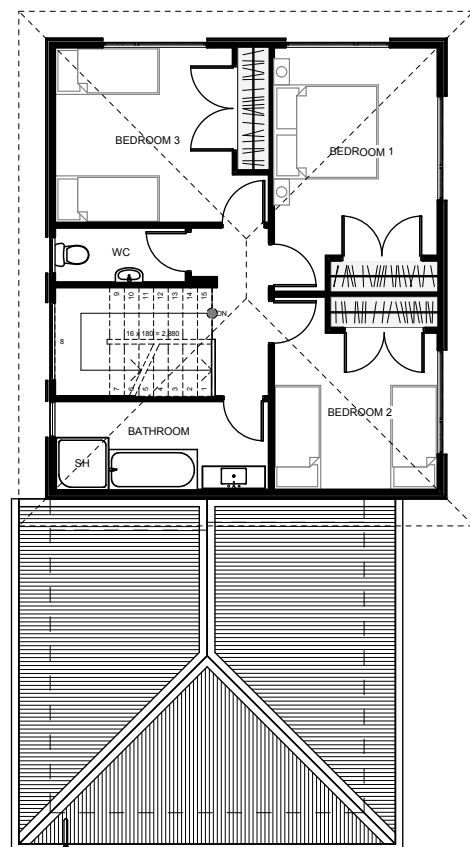

The 'Morepork', a great New Zealand two story home with large opening living doors gives this home the perfect alfresco living for those nice summer days. Inside, the dining, living & kitchen are open plan with internal garage access, laundry & a generously sized powder room for guests and those downstairs. Upstairs, 3 bedrooms with great views & large double wardrobes, a bathroom & a separate toilet make this a home fit for any New Zealand family.

Floor Area: 172m²

2
 3
 1
 7.5m
 14.7m

Contact

Telephone: (03) 789 8560

Mobile: 027 632 3808

Email: natcon@xtra.co.nz

Visit us: www.naturalconstruction.co.nz