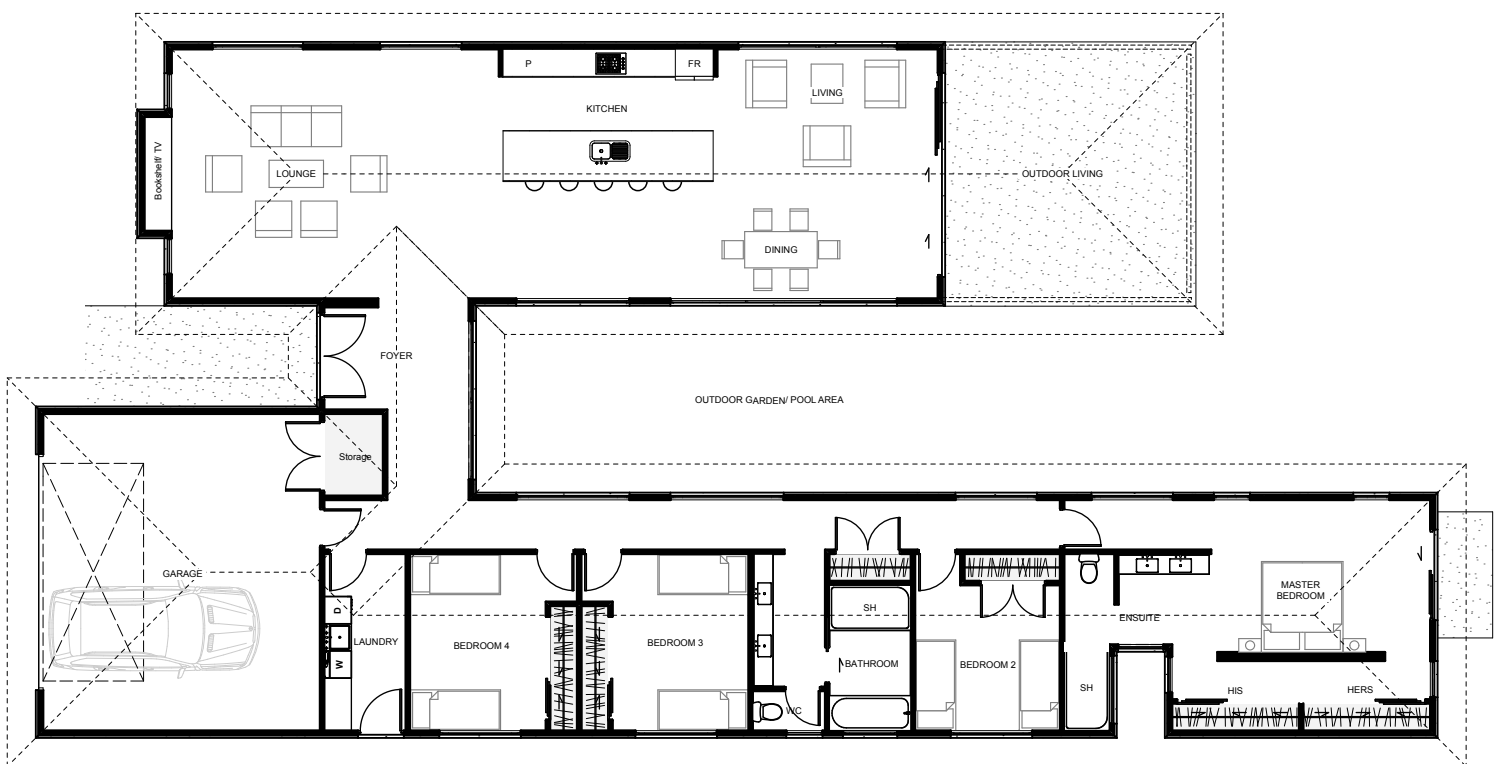

The 'Korora' is a cleverly designed 4 bedroom 'H' shaped home which separates living from bedrooms into two distinctive wings. An opening between the two wings gives plenty of space to create either a natural garden outlook or a lap pool configuration. The master bedroom is generous in size and flows nicely from the bed, through a reverse wardrobe layout to an open designed ensuite. The main living, large in size, flows seamlessly between living, kitchen, dining & outdoor living, which has great roof cover for enjoyable entertainment no matter what the weather.

Floor Area: 240m²

2
 4
 2
 30.8m
 15.0m

Contact

Telephone: (03) 789 8560

Mobile: 027 632 3808

Email: natcon@xtra.co.nz

Visit us: www.naturalconstruction.co.nz